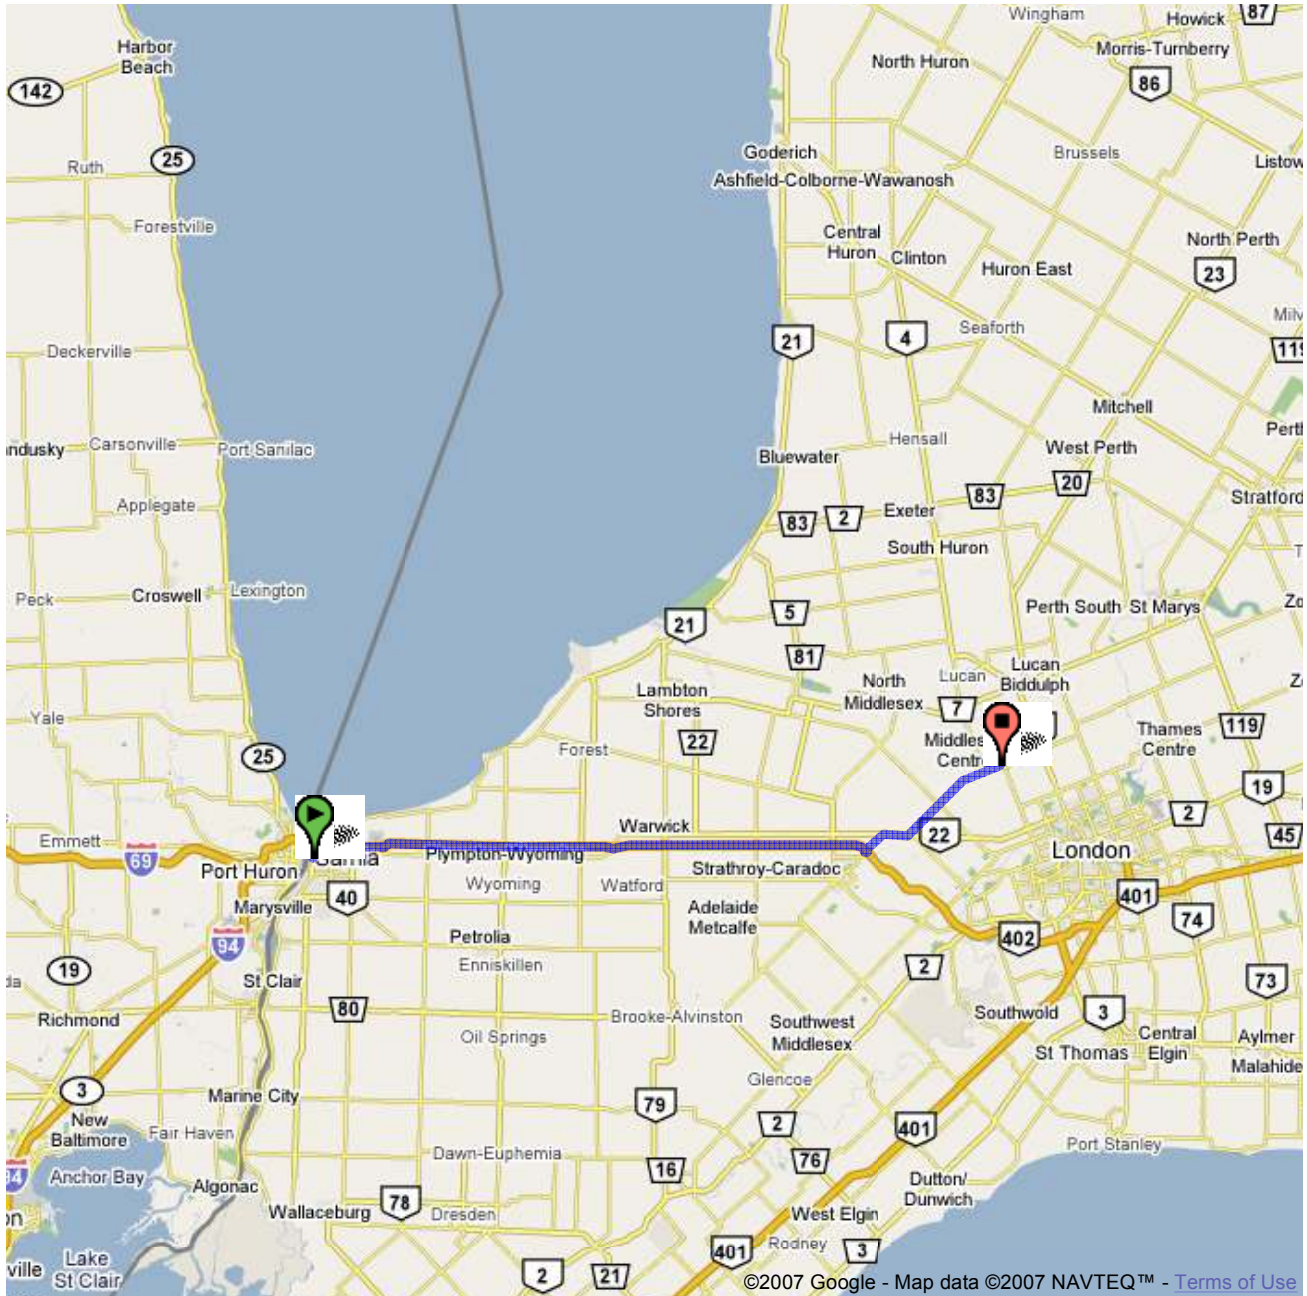

Start **Sarnia, ON
Canada**
End **Ilderton Rd
Ilderton, ON, Canada**

Notes Once on Ilderton Road,
Fairgrounds will be on the left-
hand side once you enter the
town.

Travel **88.8 km (about 1 hour 5 mins)**

Sarnia, ON
Canada

Drive: 88.8 km (about 1 hour 5 mins)

- | | |
|--|--------------------|
| 1. Head west on London Rd toward Christina St N | 50 m |
| ➔ 2. Turn right at Christina St N | 0.9 km
2 mins |
| 3. Merge onto HWY-402 E via the ramp to London | 67.1 km
41 mins |
| 4. Take exit 69 for Hickory Dr N/CR-39 | 0.5 km
1 min |
| 5. Merge onto CR-39/Hickory Dr | 3.0 km
2 mins |
| ➔ 6. Slight right at CR-22/Egremont Dr/HWY-22 | 3.1 km
3 mins |
| ⬅ 7. Turn left at CR-16/Ilderton Rd | 14.1 km
16 mins |

Ilderton Rd
Ilderton, ON, Canada

These directions are for planning purposes only. You may find that construction projects, traffic, or other events may cause road conditions to differ from the map results.

Map data ©2007 NAVTEQ™